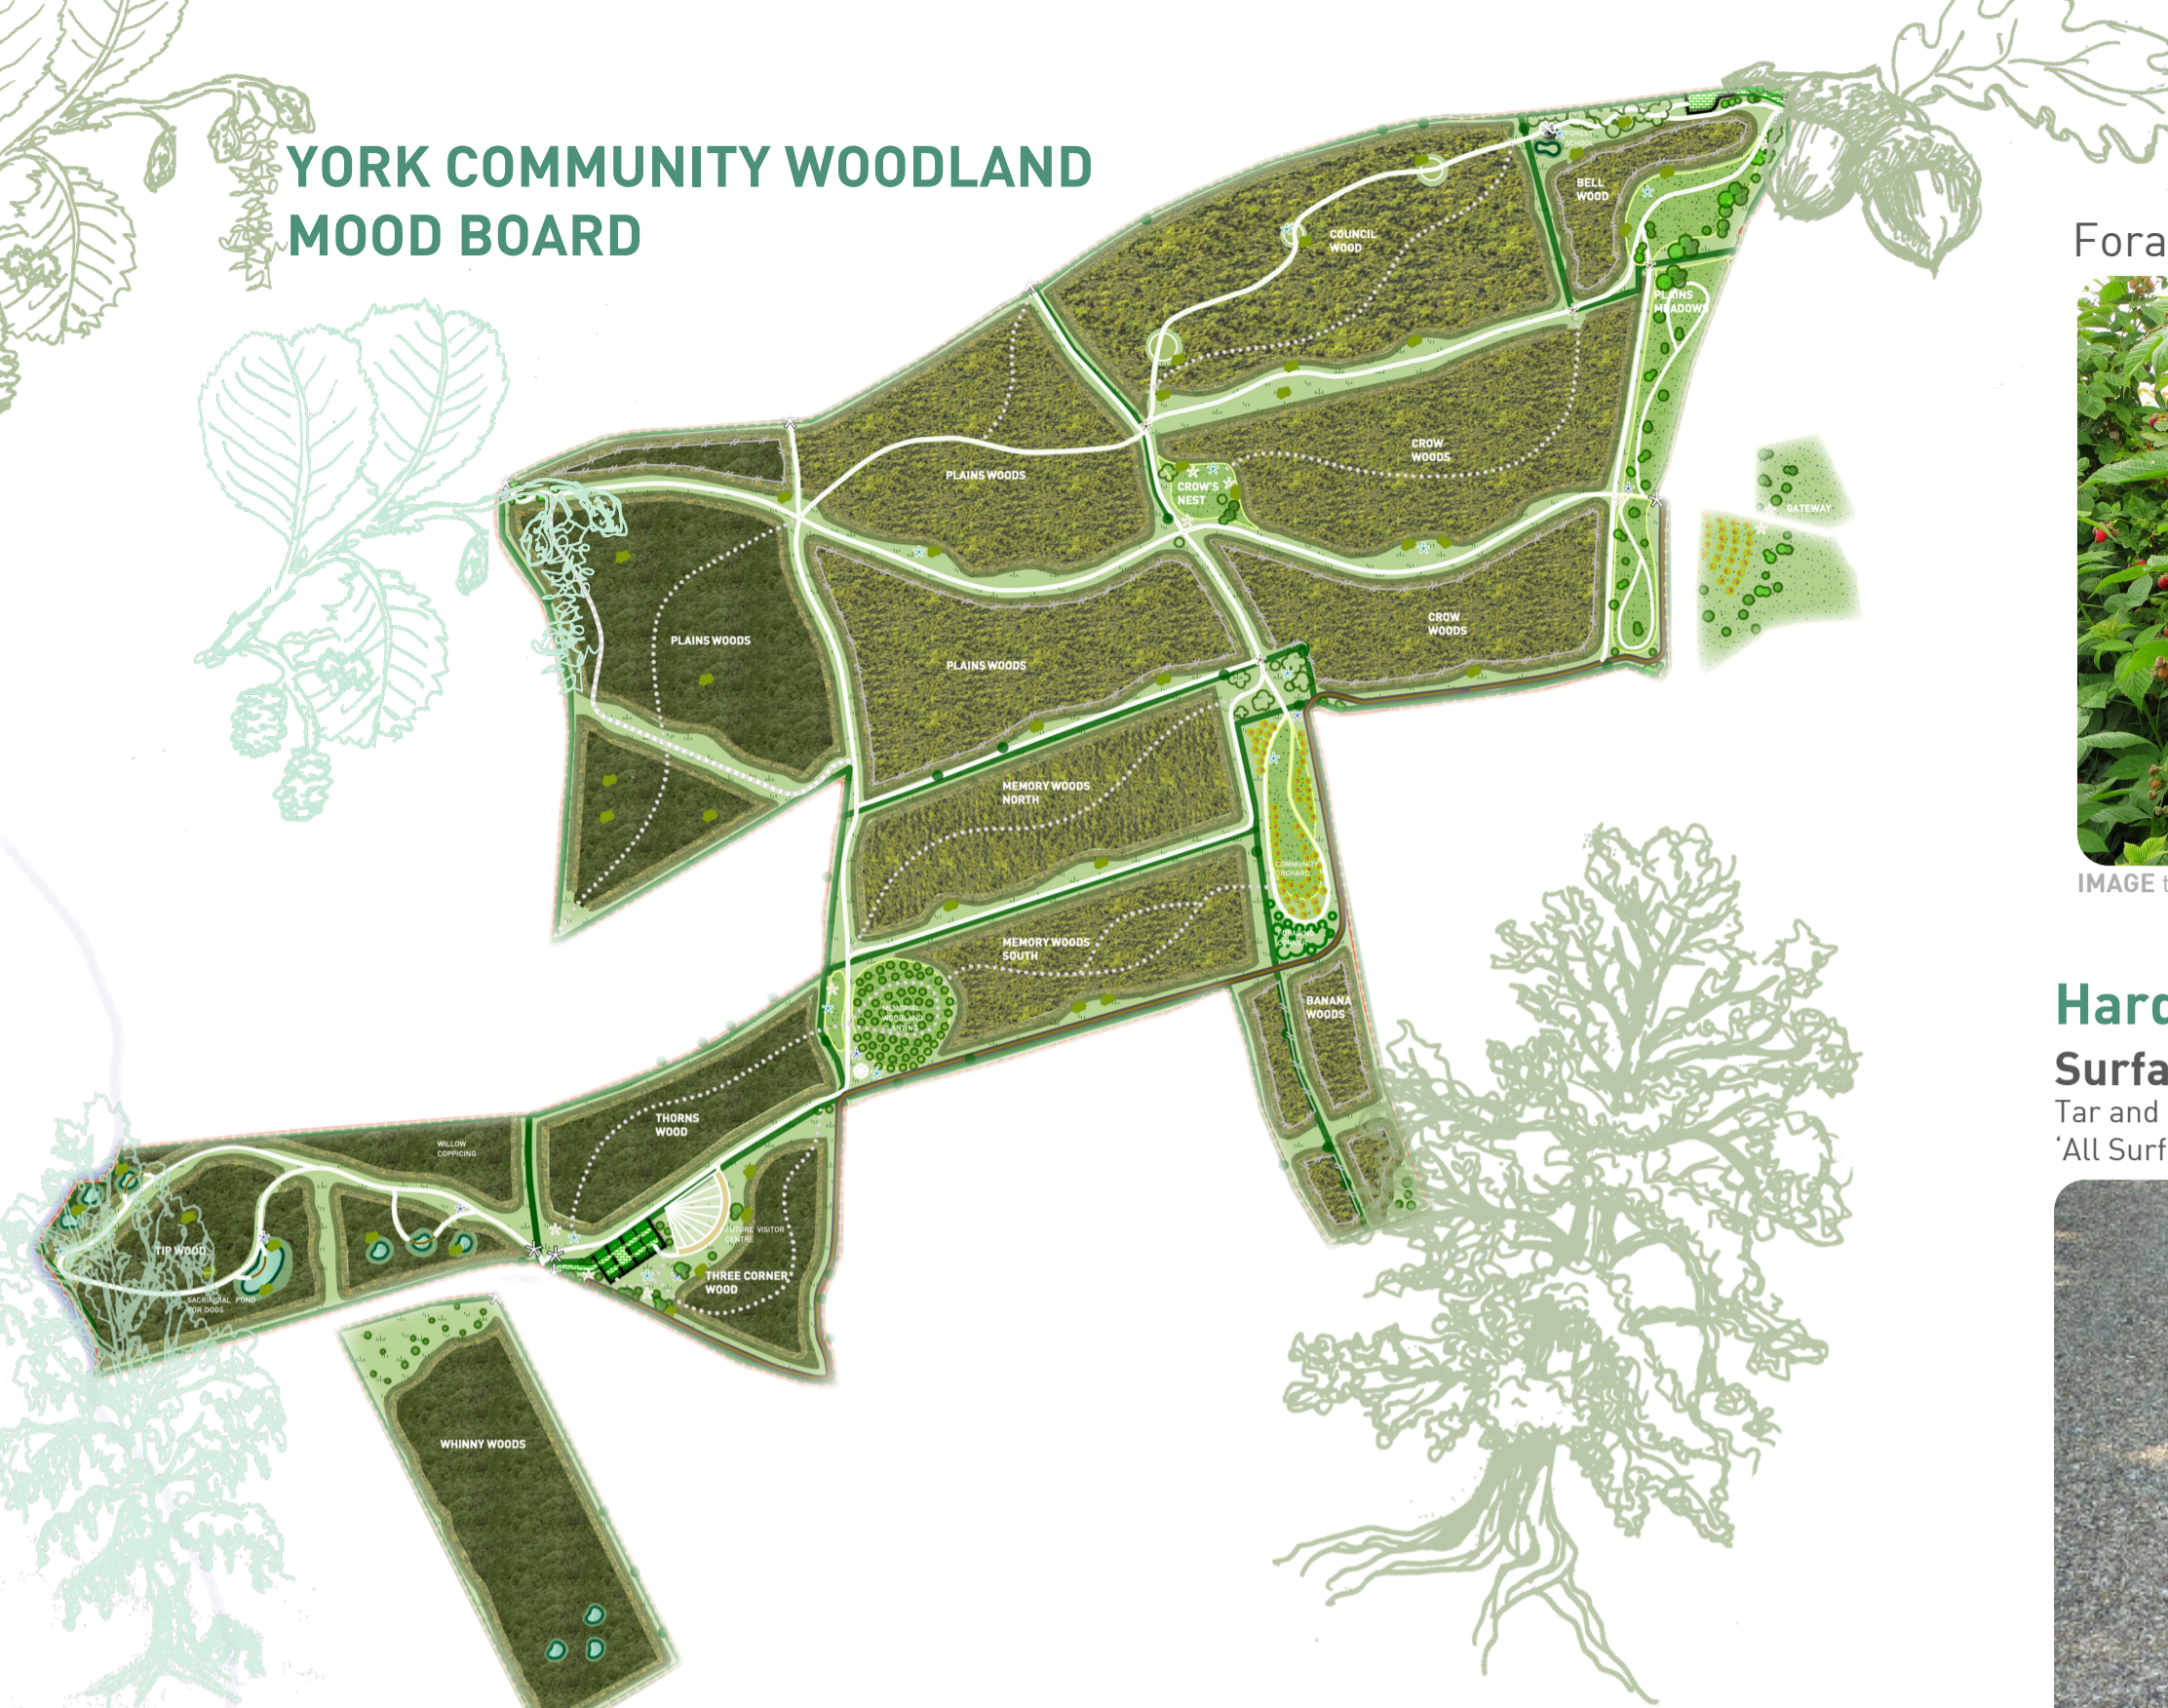

IMAGE allsurfacing.co.uk

YORK COMMUNITY WOODLAND MOOD BOARD